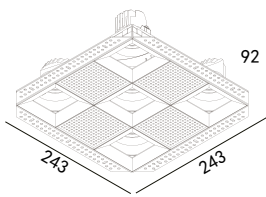

Recessed Accent Light PICTOR Adjustable Trimless

white grey black

↻ 295x295(Cut out)

223 359
LED Power **Colour Temp** **Luminous**
40W 2700/3000K 3770lm
4000/5000K 3770lm

223 360
LED Power **Colour Temp** **Luminous**
65W 2700/3000K 7125lm
4000/5000K 7630lm

↻ 295x295(Cut out)

223 361
LED Power **Colour Temp** **Luminous**
90W 2700/3000K 10435lm
4000/5000K 10435lm