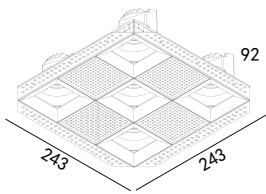

Recessed Accent Light PICTOR Adjustable Trimless

white grey black

↻ 295x295(Cut out)

223 359
LED Power **Colour Temp** **Luminous**
40W 2700/3000K 3770lm
4000/5000K 3770lm

223 360
LED Power **Colour Temp** **Luminous**
65W 2700/3000K 7125lm
4000/5000K 7630lm

↻ 295x295(Cut out)

223 361
LED Power **Colour Temp** **Luminous**
90W 2700/3000K 10435lm
4000/5000K 10435lm