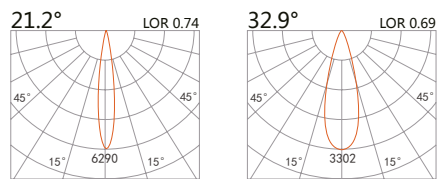

Recessed Accent Light PICTOR Adjustable Trimless

white grey black

↻ 295x295(Cut out)

223 359
LED Power **Colour Temp** **Luminous**
40W 2700/3000K 3770lm
4000/5000K 3770lm

223 360
LED Power **Colour Temp** **Luminous**
65W 2700/3000K 7125lm
4000/5000K 7630lm

↻ 295x295(Cut out)

223 361
LED Power **Colour Temp** **Luminous**
90W 2700/3000K 10435lm
4000/5000K 10435lm