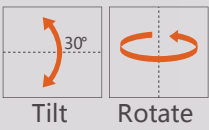

Recessed Accent Light PICTOR Adjustable Trimless

white grey black

↻ 295x295(Cut out)

223 359
LED Power **Colour Temp** **Luminous**
40W 2700/3000K 3770lm
4000/5000K 3770lm

223 360
LED Power **Colour Temp** **Luminous**
65W 2700/3000K 7125lm
4000/5000K 7630lm

↻ 295x295(Cut out)

223 361
LED Power **Colour Temp** **Luminous**
90W 2700/3000K 10435lm
4000/5000K 10435lm