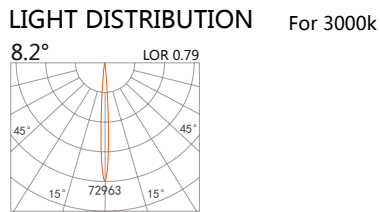

Recessed Accent Light PICTOR Adjustable Trimless

white grey black

↻ 295x295(Cut out)

223 359
LED Power **Colour Temp** **Luminous**
40W 2700/3000K 3770lm
4000/5000K 3770lm

223 360
LED Power **Colour Temp** **Luminous**
65W 2700/3000K 7125lm
4000/5000K 7630lm

↻ 295x295(Cut out)

223 361
LED Power **Colour Temp** **Luminous**
90W 2700/3000K 10435lm
4000/5000K 10435lm